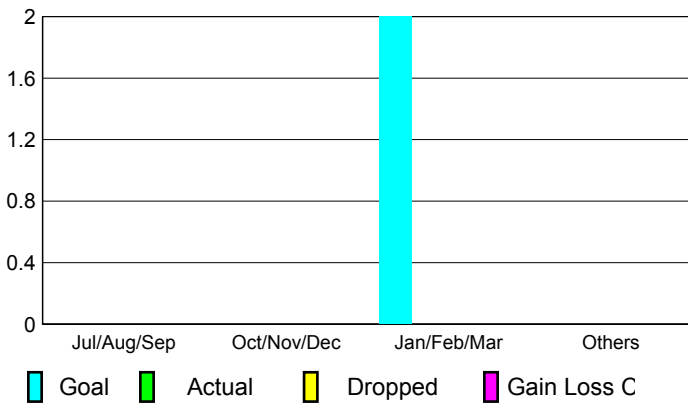

## CLUBS

**Club Results**  
2009-2010

**Clubs**  
2008-2009

Month	New Club Goal	Actual New Clubs	Actual Dropped Clubs	Gain/Loss of Clubs	Gain/Loss of Clubs
Jul/Aug/Sep	0	0	0	0	0
Oct/Nov/Dec	0	0	0	0	1
Jan/Feb/Mar	2	0	0	0	0
Apr/May/June	0	0	0	0	0
<b>Totals</b>	<b>2</b>	<b>0</b>	<b>0</b>	<b>0</b>	<b>1</b>

### Club Results 2009-2010

Goal, New, Dropped, Gain/Loss