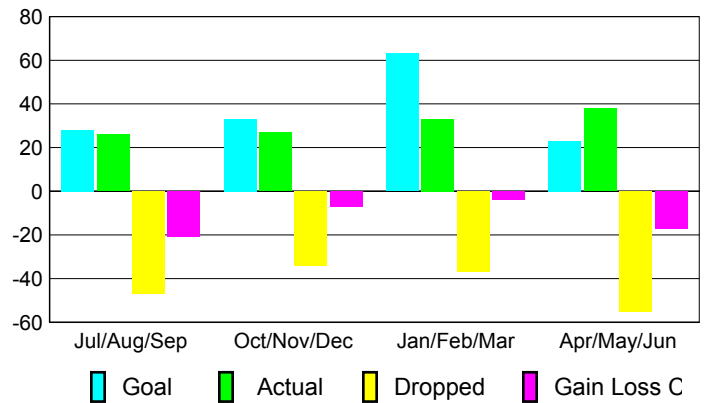

### YTD Status Quo Clubs 2009-2010

Status Quo Clubs Compared to Status Quo Members

## MEMBERSHIP

**Membership Results**  
2009-2010

**Membership**  
2008-2009

Month	Net Memb Goal	Actual New Memb	Actual Dropped Memb	Gain/Loss of Memb	Gain/Loss of Memb
Jul/Aug/Sep	28	26	-47	-21	-10
Oct/Nov/Dec	33	27	-34	-7	-7
Jan/Feb/Mar	63	33	-37	-4	35
Apr/May/June	23	38	-55	-17	-27
<b>Totals</b>	<b>147</b>	<b>124</b>	<b>-173</b>	<b>-49</b>	<b>-9</b>

### Membership Results 2009-2010

Goal, New, Dropped, Gain/Loss

### Comparison of Membership Gain/Loss

Current Year Compared to the Previous Year