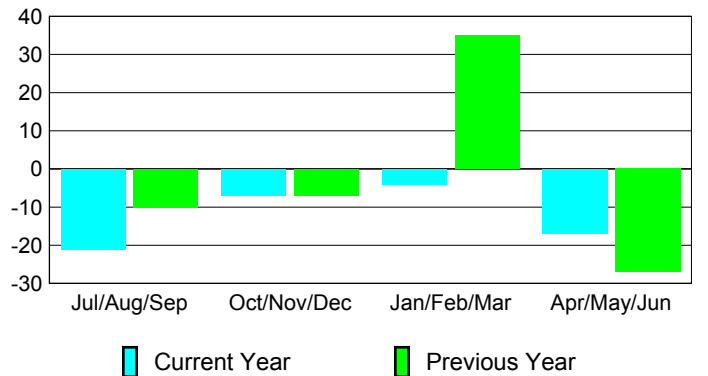

Comparison of Membership Gain/Loss

Current Year Compared to the Previous Year